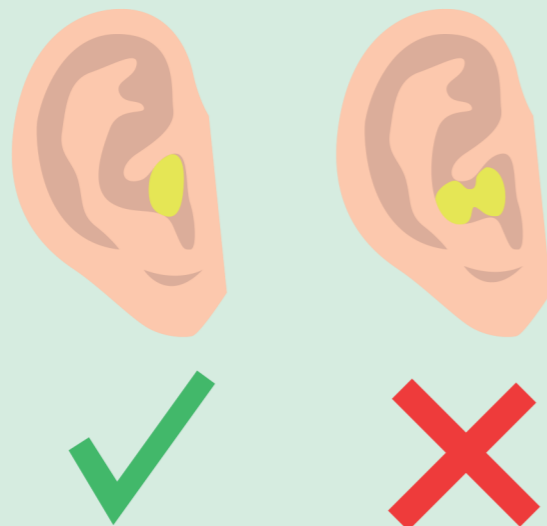

SUGGESTED METHOD TO FIT EARPLUGS

1. Roll the ear plug until fully compressed

2. Reach over your head with the opposite hand and pull the top of the ear to open the ear canal

3. Push the roll plug into your ear canal and hold in place until the plug expands