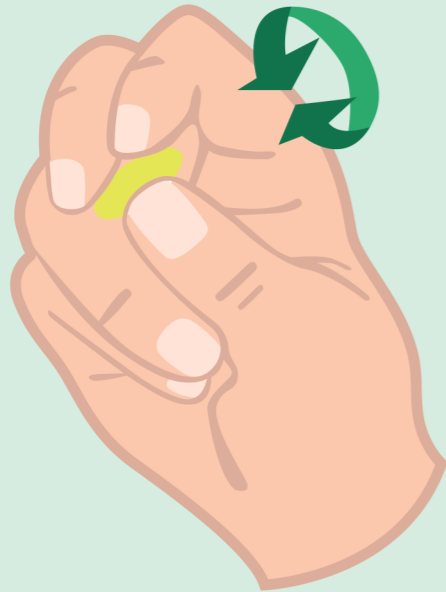

SUGGESTED METHOD TO FIT EARPLUGS

1. Roll the ear plug until fully compressed

2. Reach over your head with the opposite hand and pull the top of the ear to open the ear canal

3. Push the roll plug into your ear canal and hold in place until the plug expands